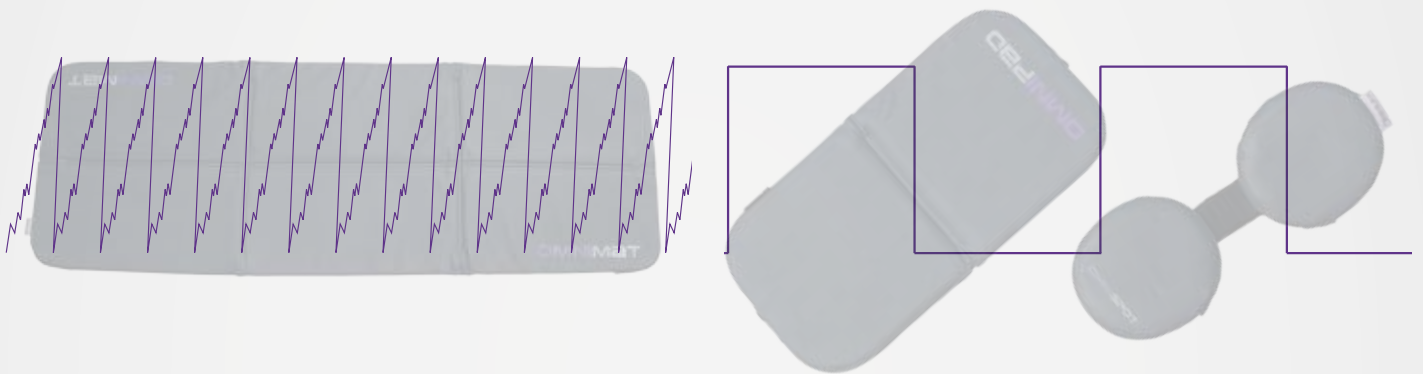

7. Very versatile!

Omnium1 is the world's only compact PEMF system with two different waveforms, depending on the applicator used: Full body applicator produces the so-called triple-saw tooth waveform which achieves - due to the extremely fast rise and fall times of the pulsating magnetic field and the frequency diversity - the best and most efficient resonance potentials for the user, while at the same time preventing the well-known «fatigue» effect of a very simple waveform (such as sine waves) or static magnets. Both local applicators, OmniPad and OmniSpot, produce a square wave pattern, which has also been found by NASA to be extraordinarily efficient based on their large and meaningful landmark study.