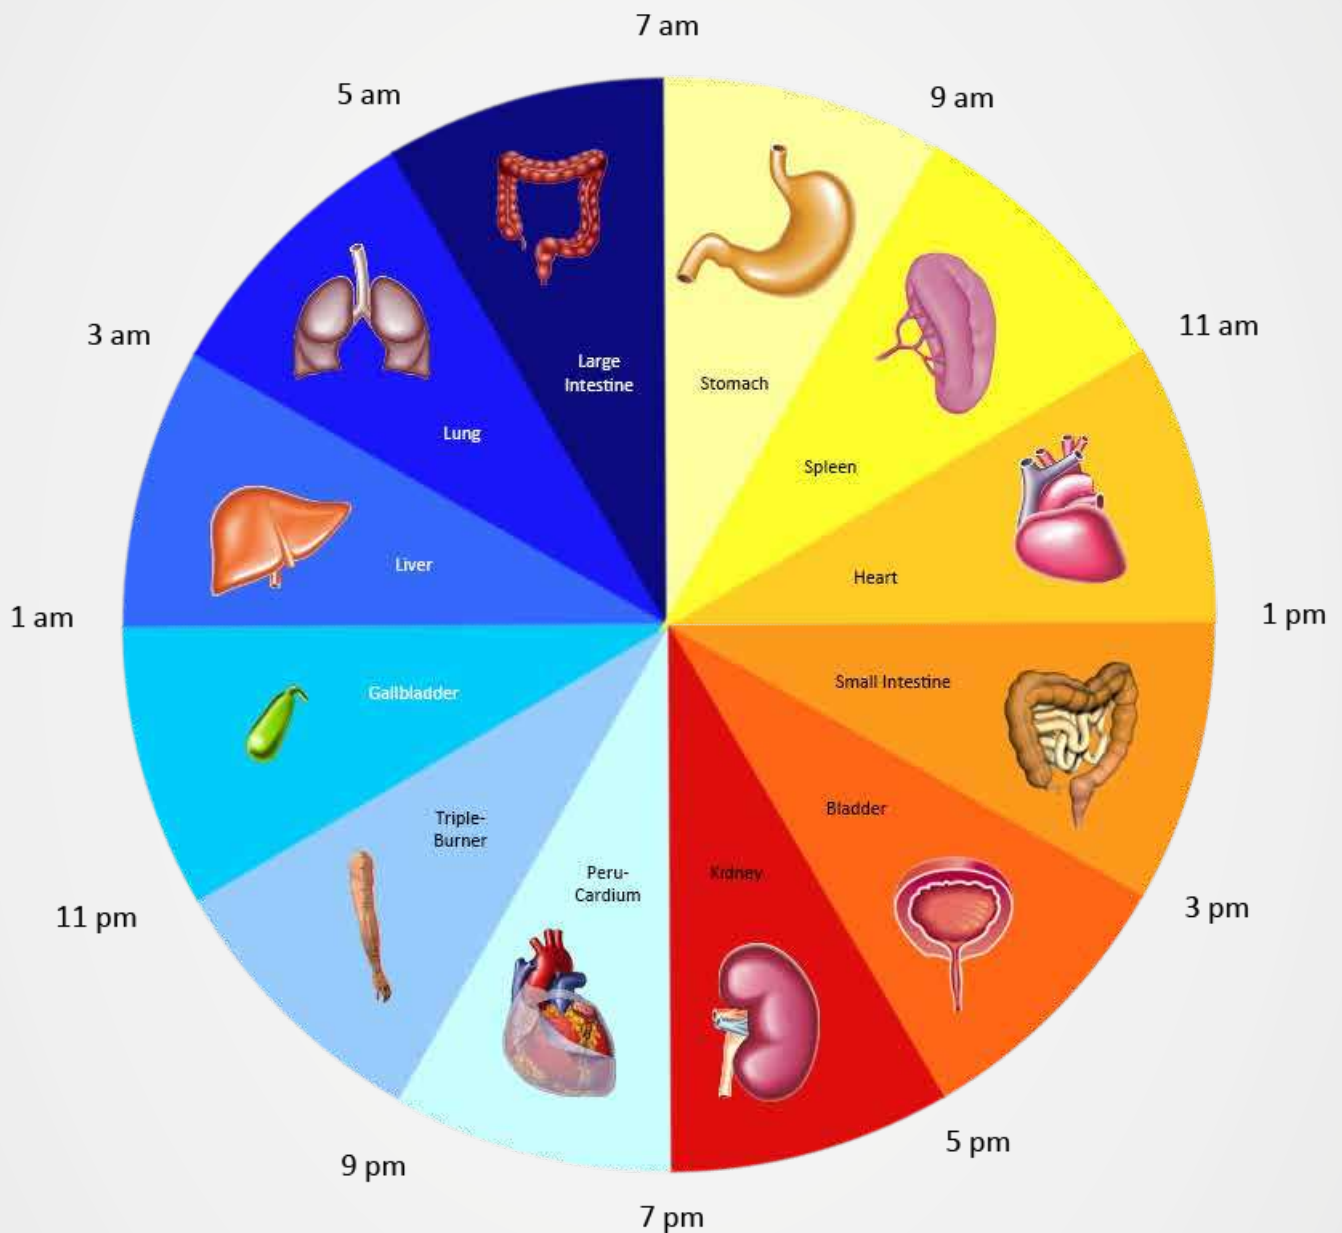

6. Very efficient!

OmniSpot is a full-fledged Helmholtz-applicator. The physically described Helmholtz effect ensures a homogeneous magnetic field in the exact center of the two opposing magnetic field coils. OmniSpot uses this effect and provides a uniform magnetic field - with virtually no loss of efficiency in the center of the two coils applied!

7. Very versatile!

Omnium1 is the world's only compact PEMF system with two different waveforms, depending on the applicator used: Full body applicator produces the so-called triple-saw tooth waveform which achieves - due to the extremely fast rise and fall times of the pulsating magnetic field and the frequency diversity - the best and most efficient resonance potentials for the user, while at the same time preventing the well-known «fatigue» effect of a very simple waveform (such as sine waves) or static magnets. Both local applicators, OmniPad and OmniSpot, produce a square wave pattern, which has also been found by NASA to be extraordinarily efficient based on their large and meaningful landmark study.

8. Combinable with Brain Wave Stimulation!

The Omnum1 is the world's first compact PEMF system, which simultaneously allows magnetic field application AND Brainwave Entrainment - controlled by one and the same W@pp! Omnibrain expands the Omnum1 system to the possibility of using specific light, color and sound frequencies to stimulate the brain to increase and optimize the holistic wellness effect during each application.

9. Built-in organ clock!

The built-in organ clock automatically regulates the applied frequency pattern depending on what time of day or night the user performs a whole body application. With only 3 simple taps on the touch screen (application time, intensity and start button) a PEMF application can be started immediately.