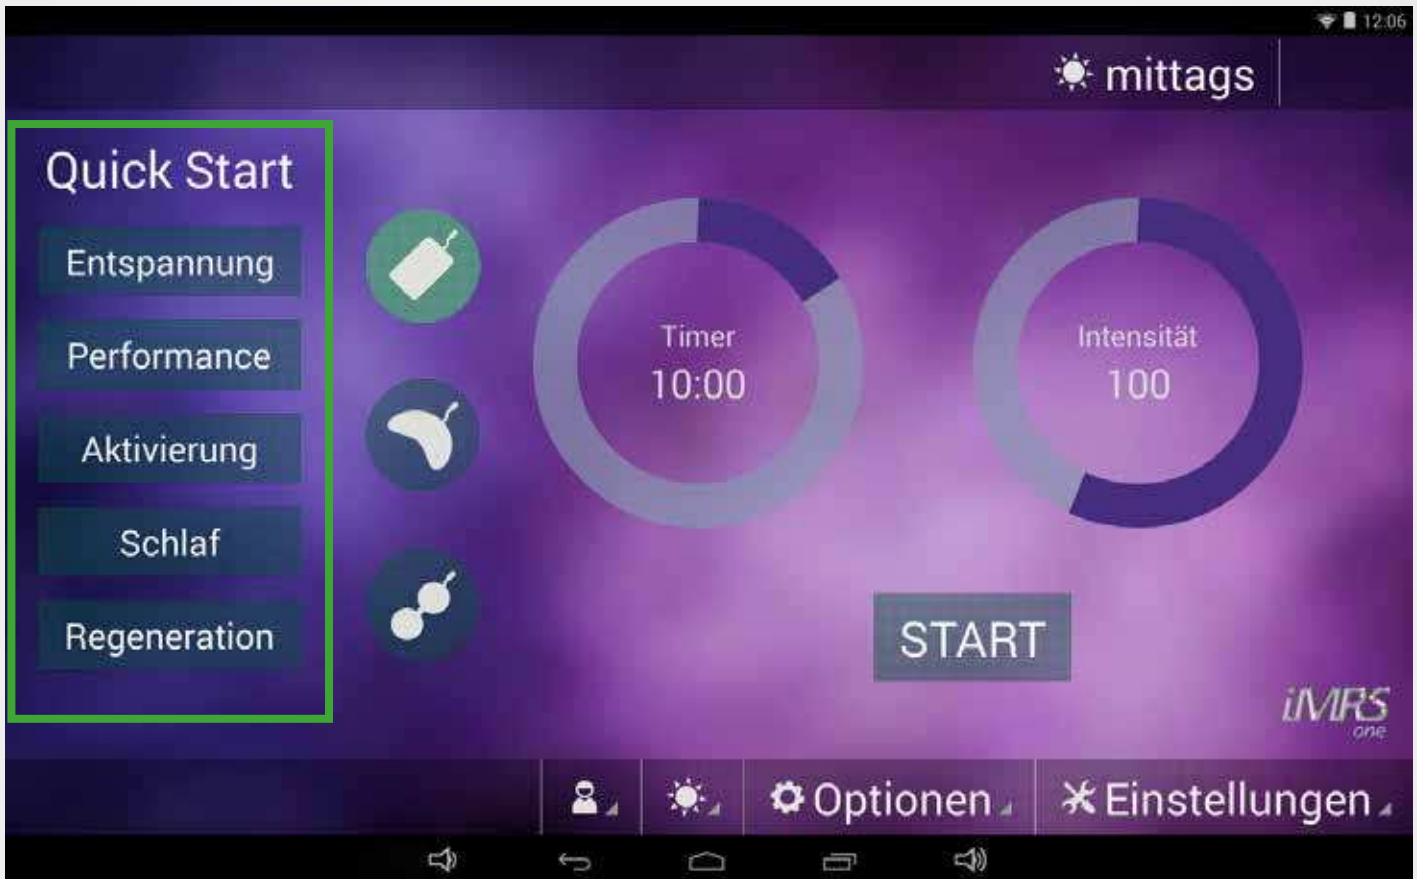

10. Very easy to use!

Omnium1 features 5 pre-installed quick-start programs, which can be activated immediately and without prior knowledge by simply touching the designated button. I.e. before sports or for quick regeneration afterwards, for relaxation, for activating and increasing your body's energy levels or to prepare for deep relaxation and sleep, simply press the respective button and the selected program starts itself!

The Android-based Omnimium1 PEMF system - unbeatable value for your money, innovative, safe, efficient, unique, incomparable and only available through Swiss Bionic Solutions!!!!

Watch also the "TOP 10 BENEFITS OF OMNIUM 1"-Video with more detailed information: <https://youtu.be/8QBUFnMeuqc>